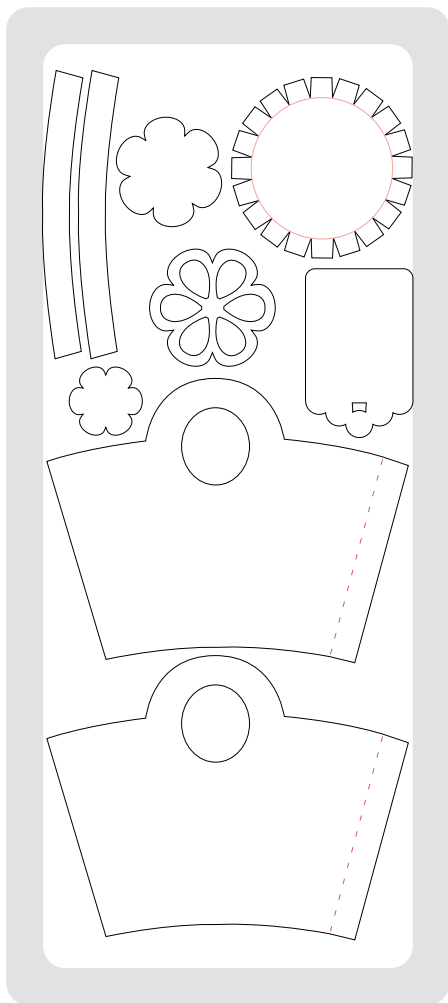

5-1/2" × 6"
USE WITH STANDARD CUTTING PADS

113462 Scallop Envelope Bigz Die **\$21.95**

5-1/2" × 6"
USE WITH STANDARD CUTTING PADS

113463 Top Note Bigz Die **\$21.95**

2-1/4" × 2-1/2"
USE WITH STANDARD CUTTING PADS & MULTIPURPOSE PLATFORM

113485 Birds & Blooms Sizzlits Die 4-Pack **\$21.95**

6" x 13-3/4" (SAMPLE ON PAGE 1)
USE WITH EXTENDED CUTTING PADS

113483 Pennant Bigz XL Die

\$39.95

6" x 13-3/4" (SAMPLE ON PAGE 2)
USE WITH EXTENDED CUTTING PADS