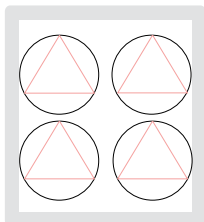

8. CIRCLE 3-D ORNAMENT*