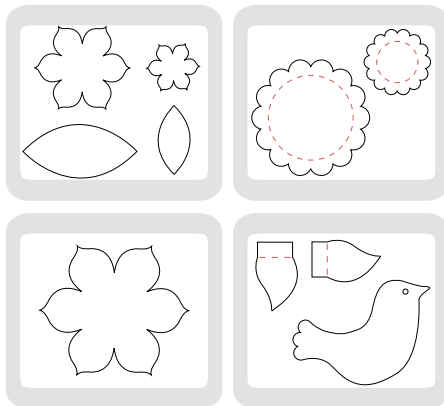

Essential for cutting the Bigz XL dies, the cutting pads can be flipped over for twice the wear. Includes 1 pair.

113478 Extended Cutting Pads **\$19.95**

Stampin' Up! exclusive dies

We've created 10 exclusive dies for the Big Shot die-cut machine that coordinate with our products—you'll love the possibilities. And the Stampin' Up!—designed dies shown on these two pages aren't available anywhere else!

The Tulipe, Pennant, and Baskets & Blooms dies are part of Shelli's Signature Collection. You'll love using them to create beautiful crafting projects.

5-1/2" × 6"
USE WITH STANDARD CUTTING PADS

113457 Tulipe Bigz Die **\$21.95**

5-1/2" × 6"
USE WITH STANDARD CUTTING PADS

113462 Scallop Envelope Bigz Die **\$21.95**

5-1/2" × 6"
USE WITH STANDARD CUTTING PADS

113463 Top Note Bigz Die **\$21.95**

2-1/4" × 2-1/2"
USE WITH STANDARD CUTTING PADS & MULTIPURPOSE PLATFORM