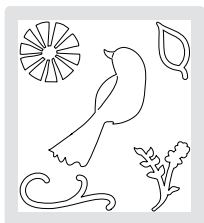

113485 Birds & Blooms Sizzlits Die 4-Pack **\$21.95**

6" x 13-3/4" (SAMPLE ON PAGE 1)
USE WITH EXTENDED CUTTING PADS

113483 Pennant Bigz XL Die

\$39.95

6" x 13-3/4" (SAMPLE ON PAGE 2)
USE WITH EXTENDED CUTTING PADS

113484 Baskets & Blooms Bigz XL Die

\$39.95

2-1/4" x 12"
USE WITH EXTENDED SPACER PLATFORM & DECORATIVE STRIP CUTTING PADS

113452 Join in the Cheer Decorative Strip Die

\$21.95

Sizzix dies

The images on these Sizzix dies complement our exclusive Stampin' Up! dies. The Bigz™ and Originals™ dies are rule-based dies that cut through various materials such as paper, plastic, and chipboard. All other dies are etched dies that work best with card stock and Designer Series paper.

1. BIRD W/ LEAVES & FLOWER

2. PILLOW BOX*

3. PETAL CARD*

4. SCALLOP CIRCLE

5. SCALLOP CIRCLE #2

6. FLOWER LAYERS W/ LEAF

11. NATURALLY SERIF

12. FLOWERS