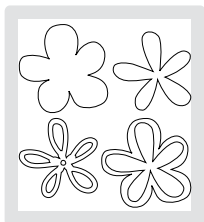

113484 Baskets & Blooms Bigz XL Die

\$39.95

2-1/4" x 12"
USE WITH EXTENDED SPACER PLATFORM & DECORATIVE STRIP CUTTING PADS

113452 Join in the Cheer Decorative Strip Die

\$21.95

Sizzix dies

The images on these Sizzix dies complement our exclusive Stampin' Up! dies. The Bigz™ and Originals™ dies are rule-based dies that cut through various materials such as paper, plastic, and chipboard. All other dies are etched dies that work best with card stock and Designer Series paper.

1. BIRD W/ LEAVES & FLOWER

2. PILLOW BOX*

3. PETAL CARD*

4. SCALLOP CIRCLE

5. SCALLOP CIRCLE #2

6. FLOWER LAYERS W/ LEAF

11. NATURALLY SERIF

12. FLOWERS

7. BUILD A FLOWER

8. CIRCLE 3-D ORNAMENT*

13. LOOPY FLOWERS

14. SWIRLY

9. 5 POINT 3-D STAR*

10. SERIF ESSENTIALS

26. FLOWER LAYERS

27. LEAVES #2