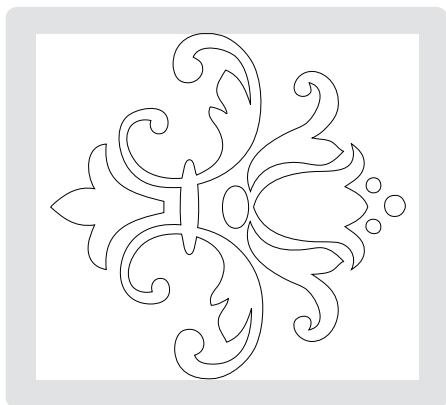

Stampin' Up! exclusive dies

We've created 10 exclusive dies for the Big Shot die-cut machine that coordinate with our products—you'll love the possibilities. And the Stampin' Up!—designed dies shown on these two pages aren't available anywhere else!

The Tulipe, Pennant, and Baskets & Blooms dies are part of Shelli's Signature Collection. You'll love using them to create beautiful crafting projects.

5-1/2" × 6"
USE WITH STANDARD CUTTING PADS

113457 Tulipe Bigz Die **$21.95**