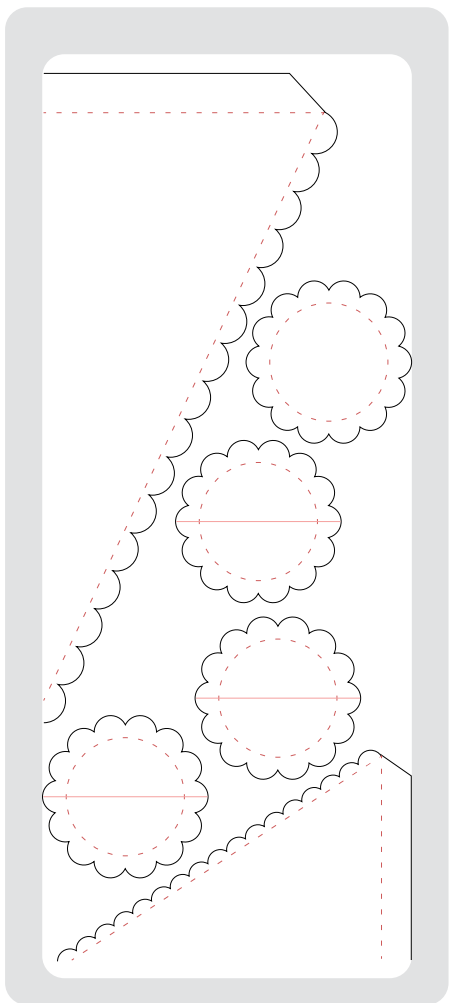

5-1/2" × 6"
USE WITH STANDARD CUTTING PADS

113462 Scallop Envelope Bigz Die **\$21.95**

5-1/2" × 6"
USE WITH STANDARD CUTTING PADS

113463 Top Note Bigz Die **\$21.95**

2-1/4" × 2-1/2"
USE WITH STANDARD CUTTING PADS & MULTIPURPOSE PLATFORM

113485 Birds & Blooms Sizzlits Die 4-Pack **\$21.95**

6" x 13-3/4" (SAMPLE ON PAGE 1)
USE WITH EXTENDED CUTTING PADS

113483 Pennant Bigz XL Die

\$39.95

6" x 13-3/4" (SAMPLE ON PAGE 2)
USE WITH EXTENDED CUTTING PADS