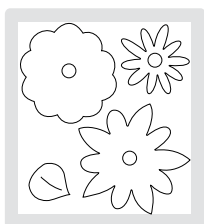

113484 Baskets & Blooms Bigz XL Die

\$39.95

2-1/4" x 12"
USE WITH EXTENDED SPACER PLATFORM & DECORATIVE STRIP CUTTING PADS

113452 Join in the Cheer Decorative Strip Die

\$21.95

Sizzix dies

The images on these Sizzix dies complement our exclusive Stampin' Up! dies. The Bigz™ and Originals™ dies are rule-based dies that cut through various materials such as paper, plastic, and chipboard. All other dies are etched dies that work best with card stock and Designer Series paper.

1. BIRD W/ LEAVES & FLOWER

2. PILLOW BOX*

3. PETAL CARD*

4. SCALLOP CIRCLE

5. SCALLOP CIRCLE #2

6. FLOWER LAYERS W/ LEAF

11. NATURALLY SERIF

12. FLOWERS

7. BUILD A FLOWER

8. CIRCLE 3-D ORNAMENT*

13. LOOPY FLOWERS

14. SWIRLY

9. 5 POINT 3-D STAR*

10. SERIF ESSENTIALS

26. FLOWER LAYERS

27. LEAVES #2