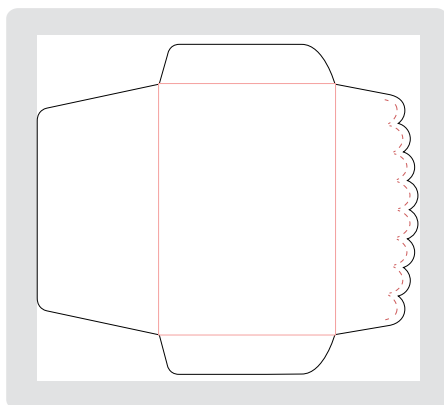

5-1/2" × 6"
USE WITH STANDARD CUTTING PADS

113462 Scallop Envelope Bigz Die **$21.95**