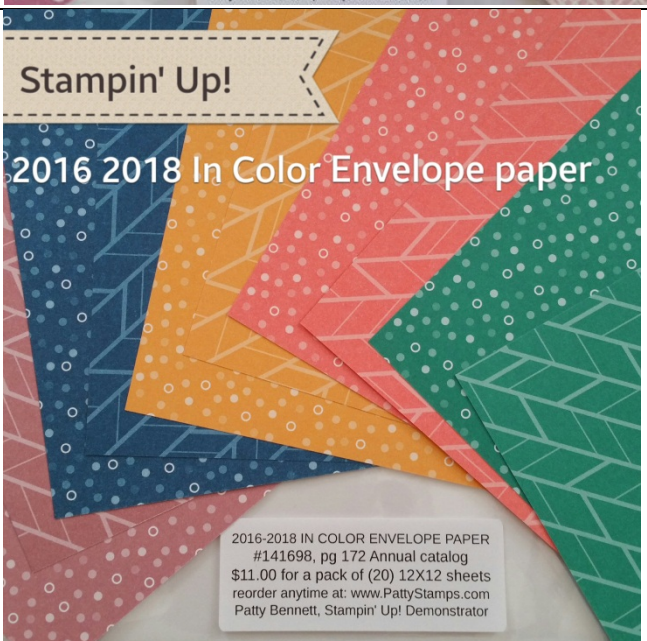

www.PattyStamps.com artwork © Stampin' Up!

Stampin' Up!

2016 2018 In Color Envelope paper