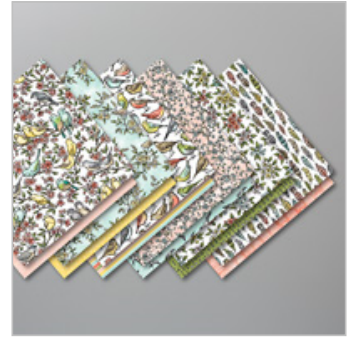

- Base Card: Pool Party - cut at 4-1/4" x 8-3/8", Scored at 3/8", 1-3/8", 2-7/8" and 3-7/8"
- Front Panel: Daffodil Delight - cut at 3" x 4-7/8", Scored at 3/8" and 1-3/8"
- Back DSP (feathers): 4" x 4-1/4"
- Front DSP (flowers): 2-3/4" x 3-1/4"

\$8.75

[Daffodil Delight 8-1/2" X 11" Cardstock](#)

119683

\$8.75

[Whisper White 8-1/2" X 11" Cardstock](#)

100730

\$9.75

[Bird Ballad Designer Series Paper](#)

149592

\$11.50

[Free As A Bird Bundle](#)

151123

\$51.25

[Rococo Rose 1/2" \(1.3 Cm\) Gathered Ribbon](#)

149587

\$8.50