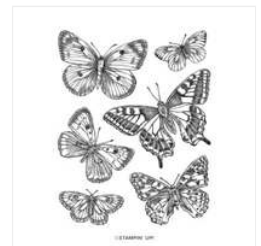

Butterfly Brilliance
Cling Stamp Set -
155092

Price: $18.00