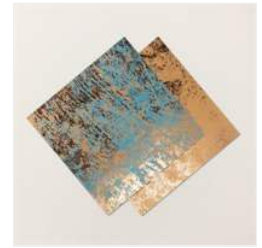

Die cut a variety of leaves from the Autumn Leaves dies using the Oxidized Copper paper, add to card.

Tie ribbon around card before adding the deckled layer. Pop up with foam adhesive sheets or dimensionals.

Finish card with Gold & Vanilla 3/8" Satin Edge ribbon and Copper Clay speckled dots.

Supply List

Oct 9, 2023

Patty Bennett

510-724-1693

pattystamps@comcast.net

www.PattyStamps.com

All About Autumn
6" X 6" (15.2 X
15.2 Cm) Specialty
Designer Series
Paper - 162178

Price: \$15.00

Very Vanilla 8-1/2"
X 11" Thick
Cardstock -
144237

Price: \$9.00

Very Vanilla
Medium Envelopes
- 107300

Price: \$8.50

Copper Clay 8-1/2"
X 11" Cardstock -
161721

Price: \$10.00

Oxidized Copper
12" X 12" (30.5 X
30.5 Cm) Specialty
Designer Series
Paper - 162190

Price: \$8.00

Gold & Vanilla 3/8"
(1 Cm) Satin
Edged Ribbon -
159555

Price: \$8.00

Autumn Leaves
Dies - 162185

Price: \$38.00

Pick Of The Patch
Photopolymer
Stamp Set
(English) - 162196

Price: \$21.00

Adhesive-Backed
Speckled Dots -
162191