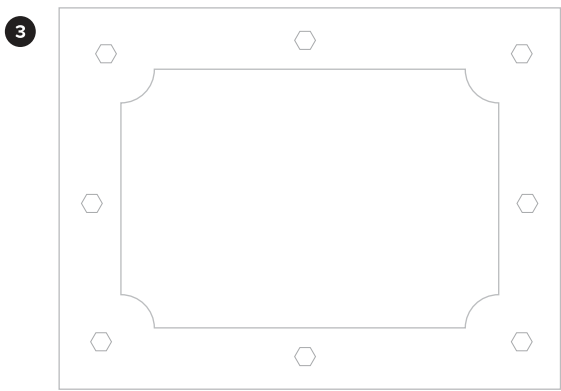

BIJPASSENDE STAMPIN' UP!-KLEUREN: Basic White, Crumb Cake, Early Espresso, goud, kraft

#1

#2

#3

#4

#1

#2

#3