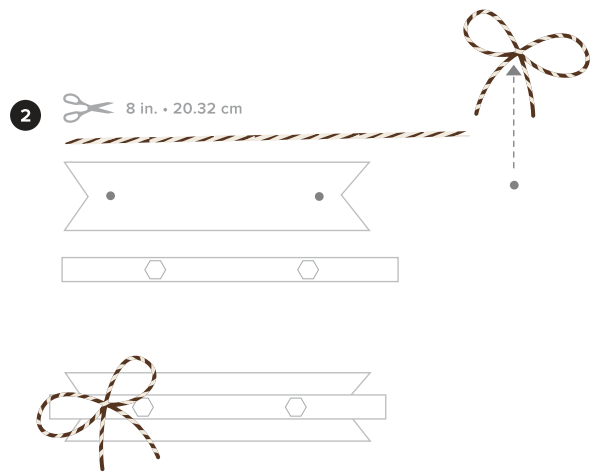

BIJPASSENDE STAMPIN' UP!-KLEUREN: Basic White, Crumb Cake, Early Espresso, goud, kraft

#1

#2

#3

#4

#1

#2

#3