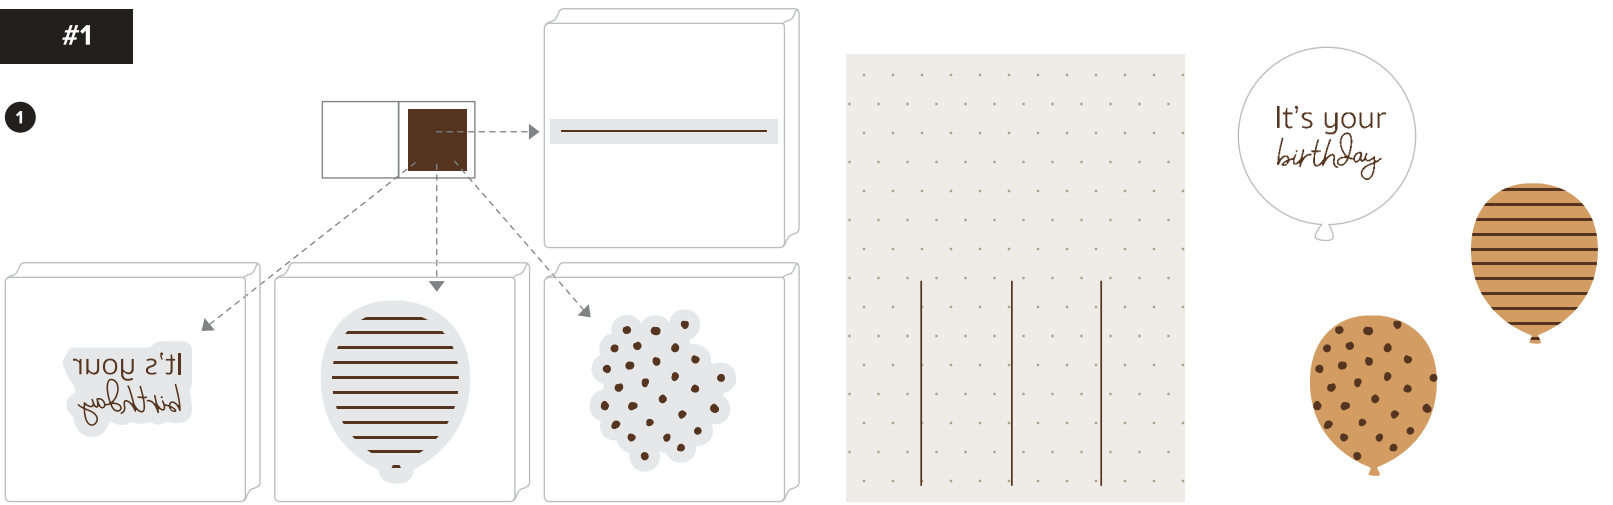

BIJPASSENDE STAMPIN' UP!-KLEUREN: Basic White, Crumb Cake, Early Espresso, goud, kraft

#1

#2

#3

#4

#1

#2

#3