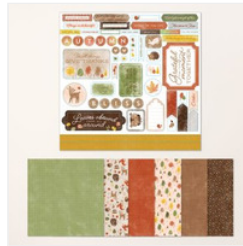

[Deckled Circles Dies - 162286](#)

Price: \$37.00

Circle Flip Fun Fold Card dimensions

Halloween Spells DSP #166493

Patty Bennett

510-724-1693

pattystamps@comcast.net

www.PattyStamps.com

[Stylish Shapes Dies - 159183](#)

Price: \$30.00

[Autumn To Remember Scrapbooking Workshop Kit \(English\) - 166502](#)

Price: \$42.00

[Sweet Days Of Autumn 12" X 12" \(30.5 X 30.5 Cm\) Designer Series Paper & Sticker Sheet \(English\) - 166609](#)