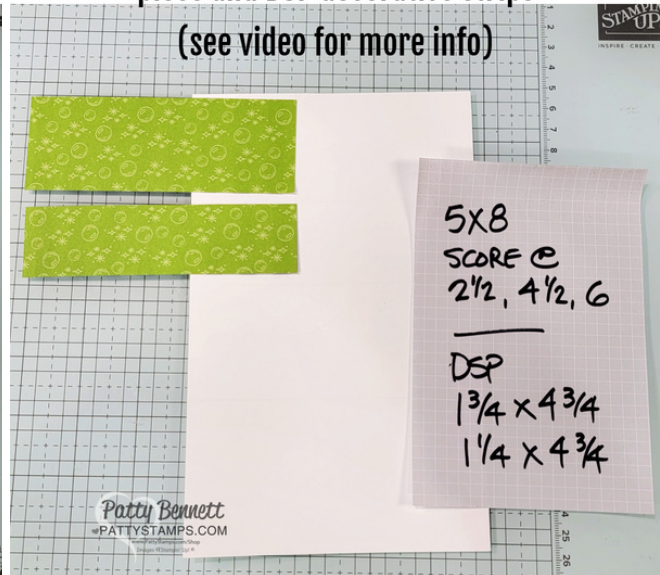

Circle Flip Fun Fold Card dimensions

Halloween Spells DSP #166493

Patty Bennett

510-724-1693

pattystamps@comcast.net

www.PattyStamps.com

To cut 2 of the inside flip pieces at once, use these measurements (see video)

Cutting & scoring for the inside flip piece and DSP decorative strips

(see video for more info)

Cutting & scoring for the base card and DSP on the front

Circle Flip Fun Fold Card dimensions

Halloween Spells DSP #166493